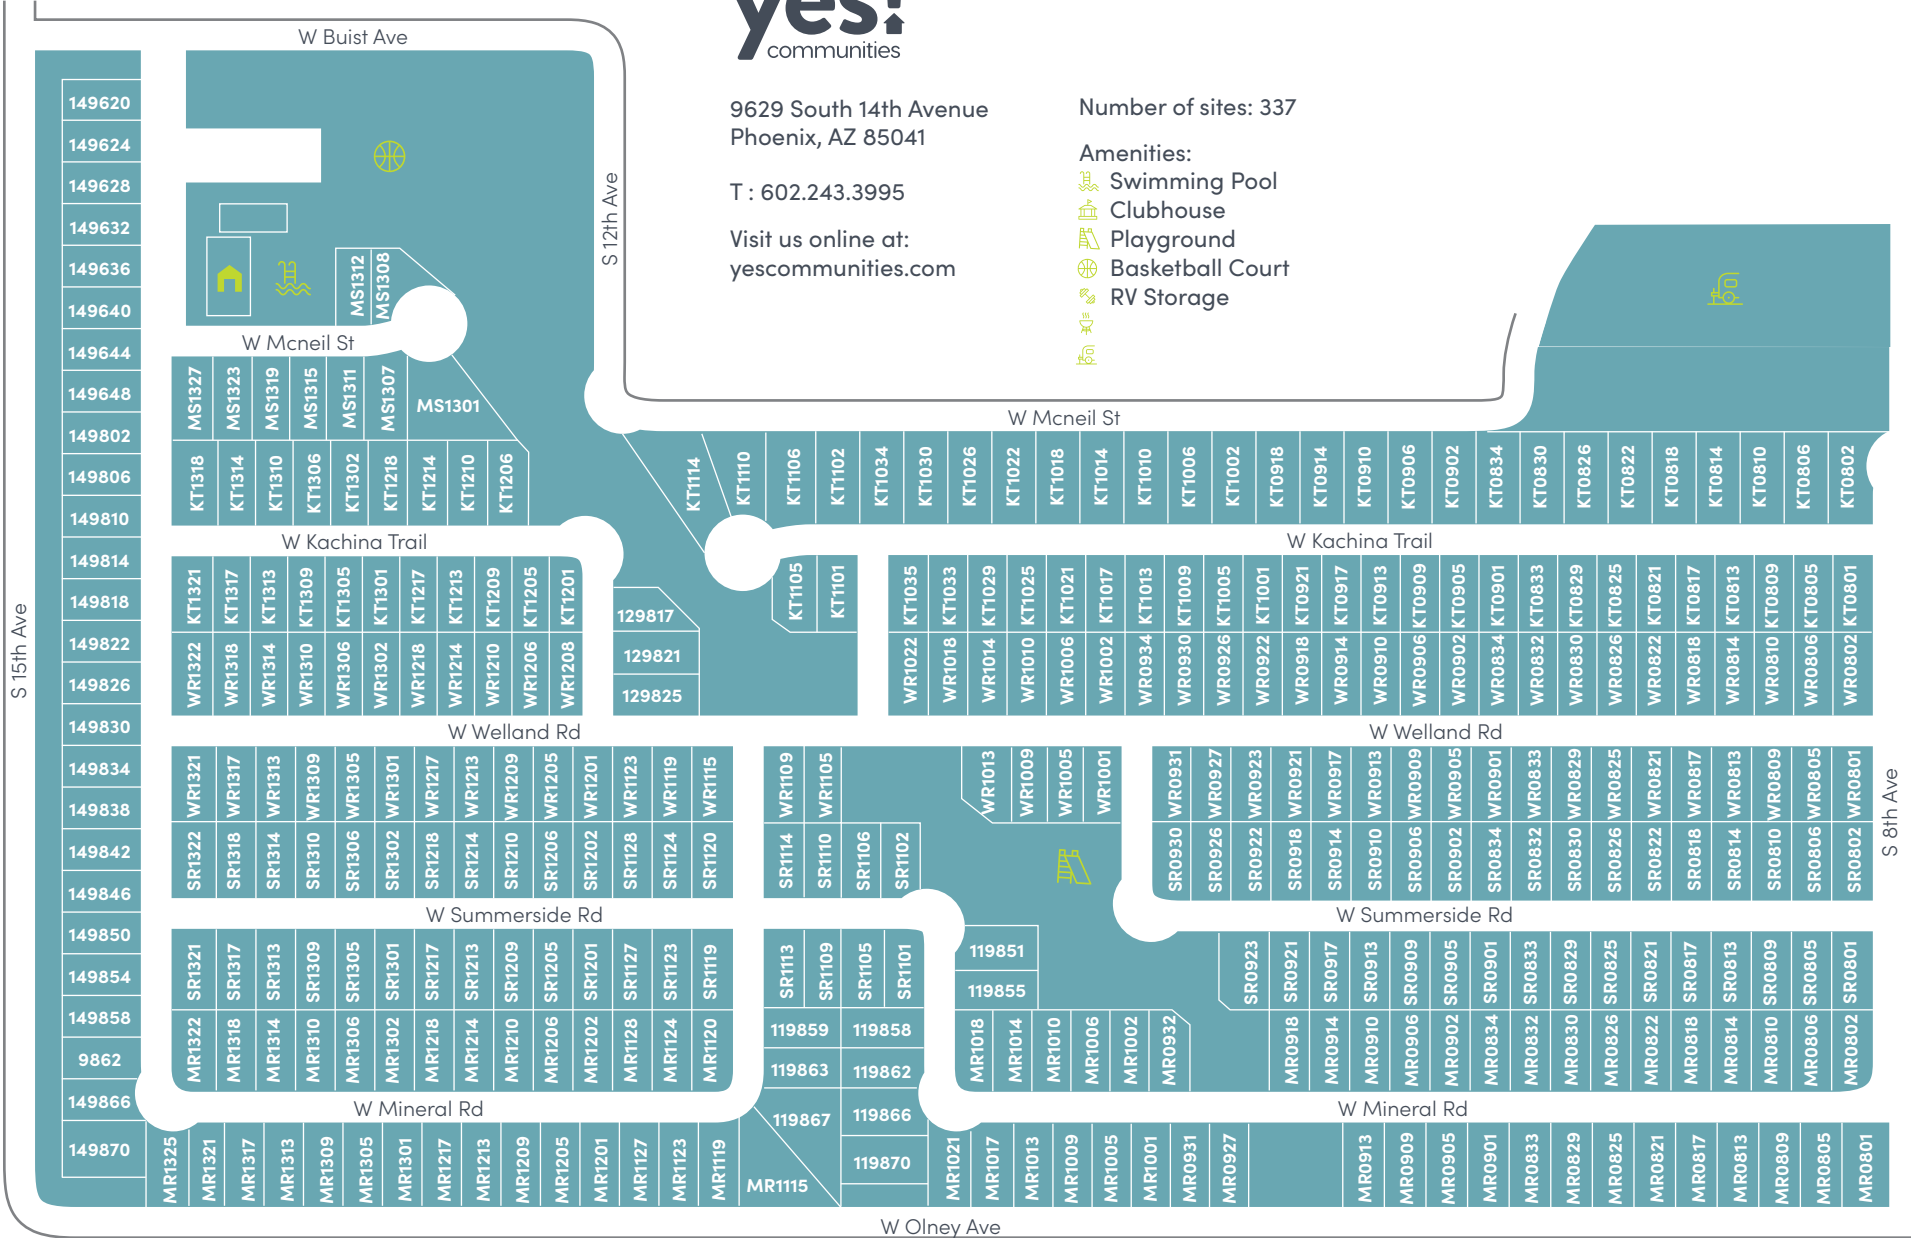

Mountain Gate

9629 South 14th Avenue
Phoenix, AZ 85041

T : 602.243.3995

Visit us online at:
yescommunities.com

Number of sites: 337

- Amenities:
- Swimming Pool
 - Clubhouse
 - Playground
 - Basketball Court
 - RV Storage

S 8th Ave